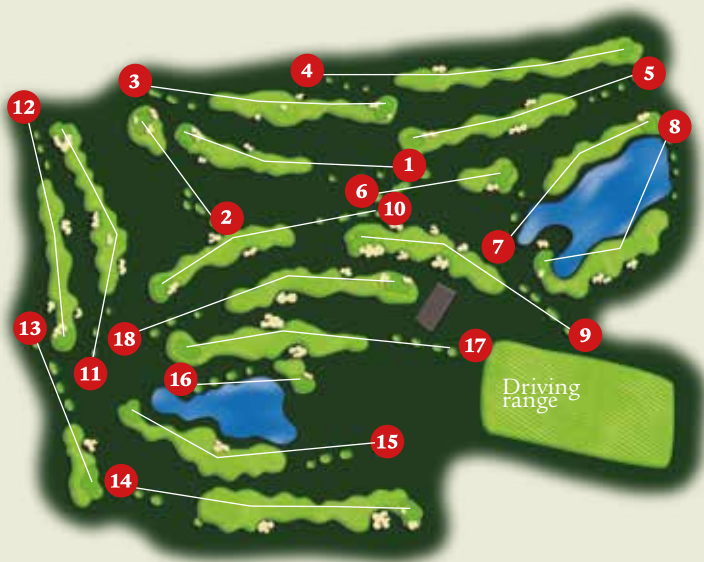

COURSE MAP

The experience of an American Course desing