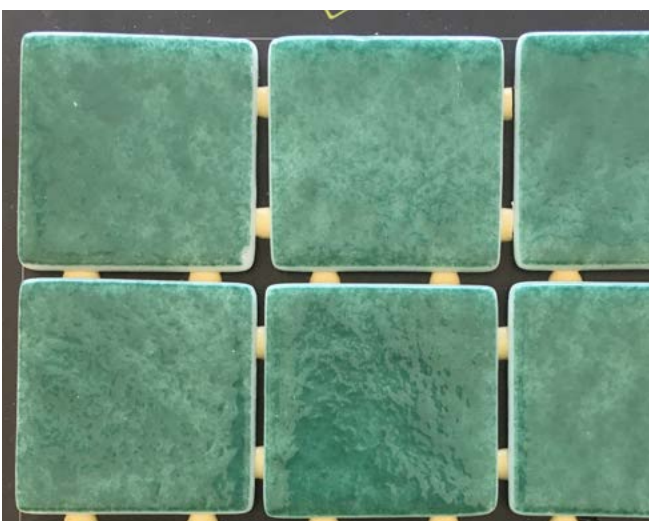

MATERIALS

Natural stone, brushed and hammered.
Size 40x80cm Zarci.

Natural oak.

Natural stone kitchen top, Emperador castril.

Windows Corvisión COR-4700, COR-4500,
COR-60, PE9005TD

Green mosaic tiles, with black join.
Size 4x4c

Paint walls S1002Y

CONSTRUCTION DETAILS

Qrailing

Madel look AAC grills

Invisible skirting board.

Invisible door hinges

Flushed doors

Floor heating system

ELEMENTS

Built in Iconico shower taps in black finish.

Iconico shower in black finish.

Iconico top taps in black finish.

Iconico wall taps in black finish.

Duravit wall mounted wc.

Tece Square wc button

ELEMENTS

Bespoke washbasins in natural stone brushed and honed, with hydrofugant treatment.

Black finish Iconico accessories.

Formani black door handles.

Formani black Door lock.

Shower drain Schluter.

Soft Square small.